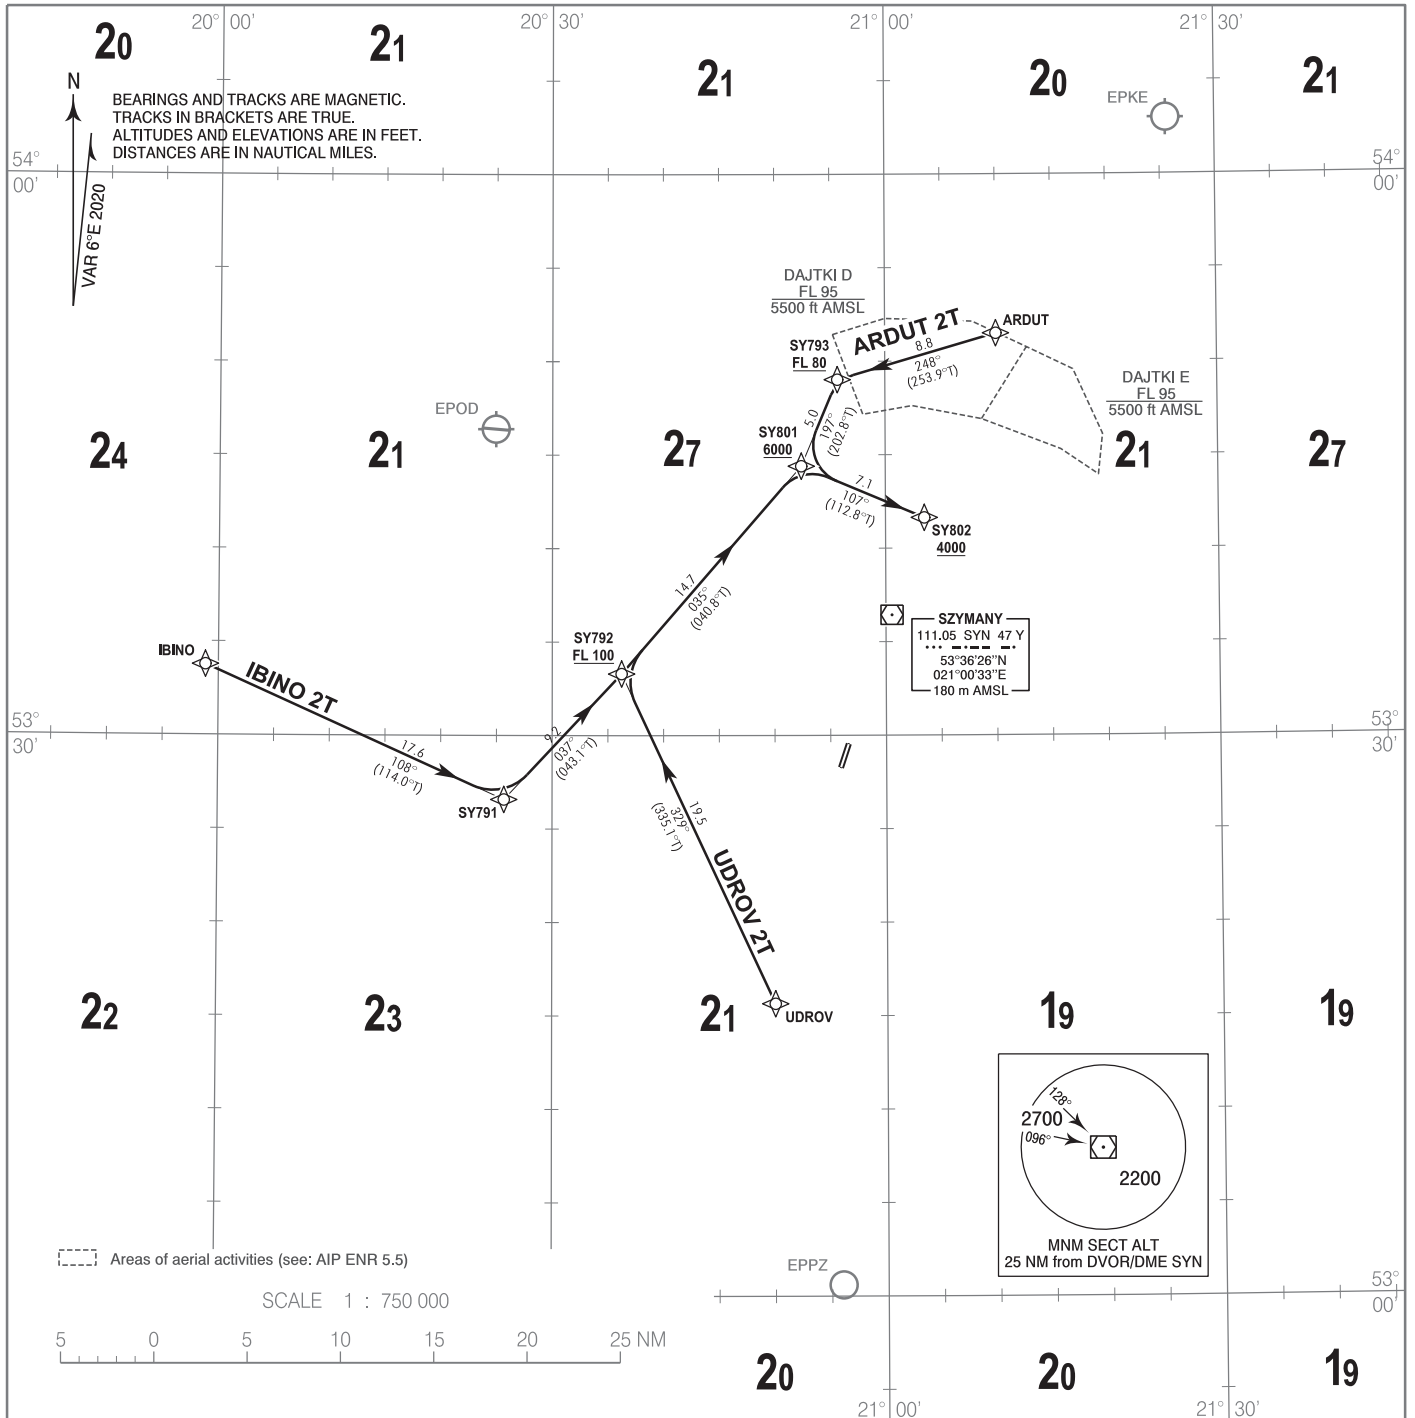

**RNP 1 (GNSS)
STANDARD ARRIVAL CHART
INSTRUMENT (STAR) - ICAO**

TRANSITION ALTITUDE 6500

Mazury TOWER	118.030
Mazury INFORMATION	118.030
Mazury RADIO	118.030

**Olsztyn - Mazury
RWY 19**

Correction: AMA changed (between 53°00'N - 53°30'N, 20°00'E - 20°30'E).