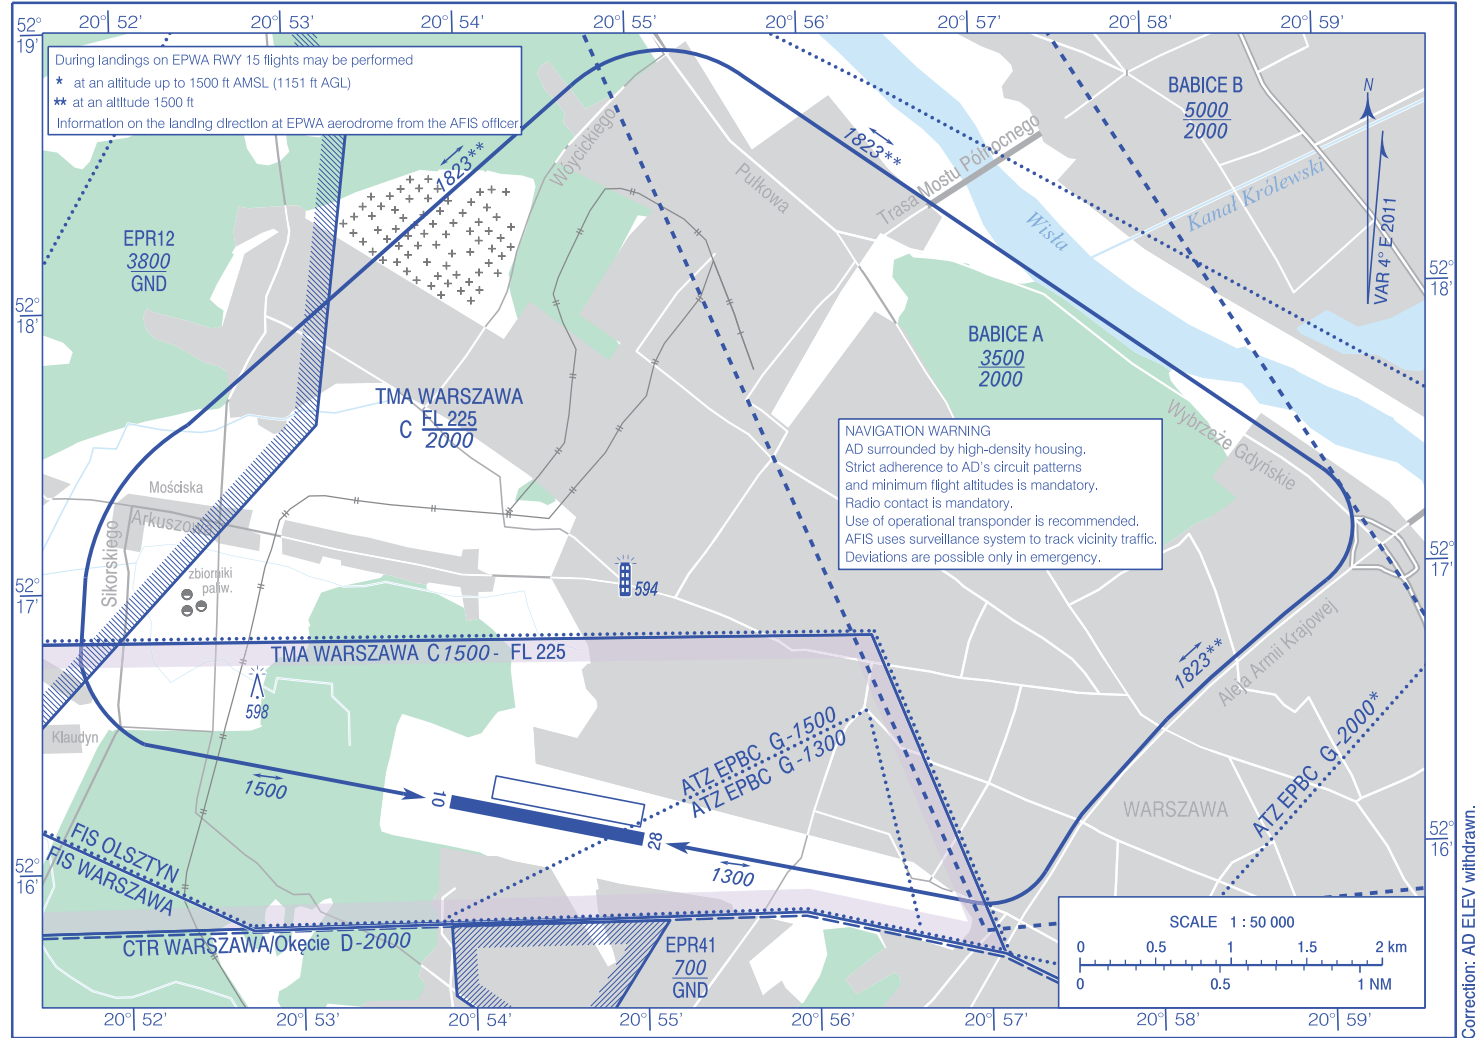

**VISUAL
OPERATION
CHART**

INFORMATION 119.180
RADIO 122.305

Warszawa - Babice

Corrector: AD ELEV withdrawn.

AIRCRAFT TYPE	AERODROME MINIMA			
	DAY		NIGHT	
	CEILING (ft)	VISIBILITY (m)	CEILING (ft)	VISIBILITY (m)
AEROPLANES	660	2000	1650	5000
GLIDERS	1320	3000	1650	5000
HELICOPTERS	500	1500	1000	3000
BALLOONS	1320	3000	1650	5000
PARAGLIDERS	660	2000	1650	5000